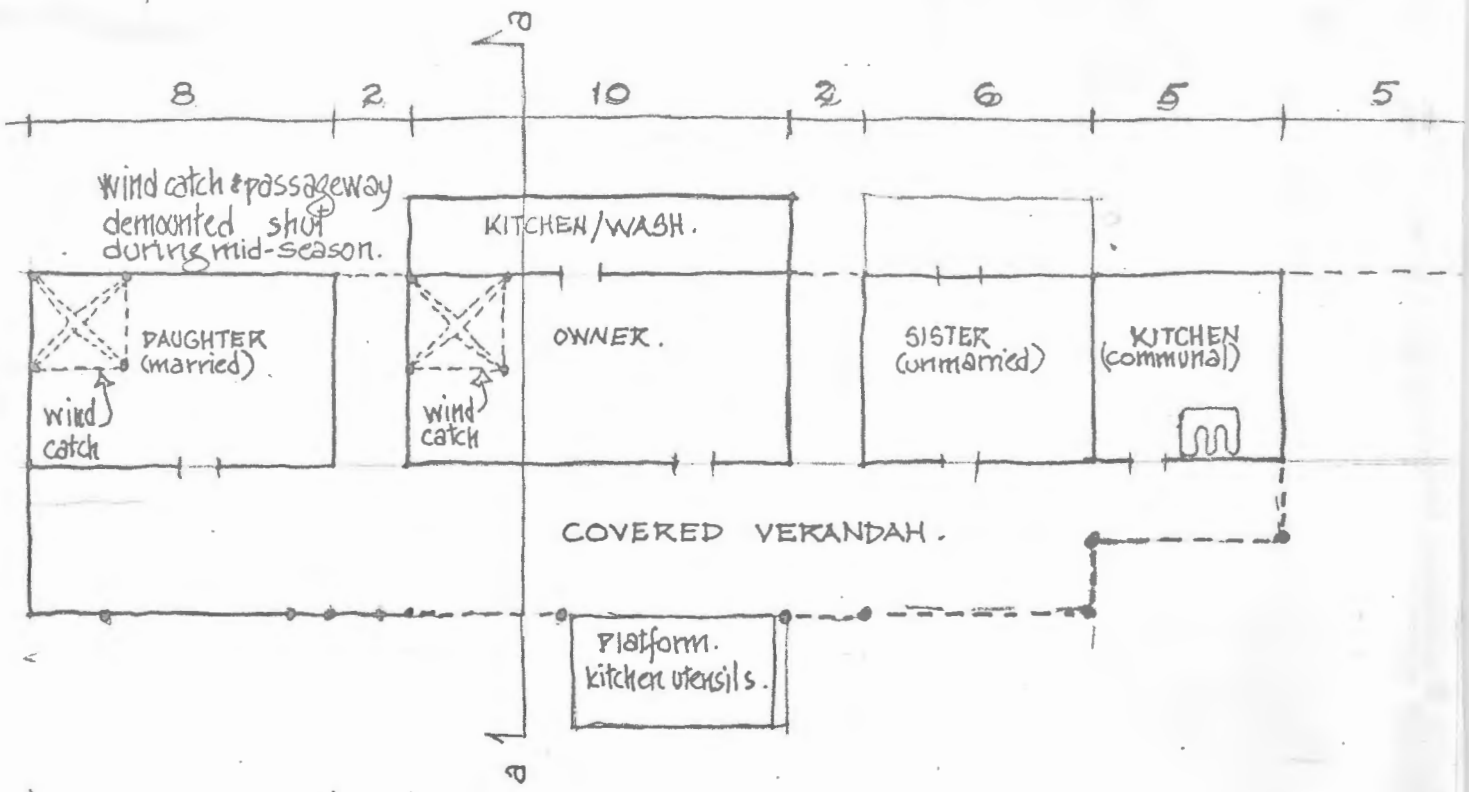

Dimensions in ft. on back

SUMMER
 HOUSE: of Haji Mohd. Jamal Khouri ben Darwiche.
 Village of MAGISSE: Sohar Area.
 1:200. barasti construction.