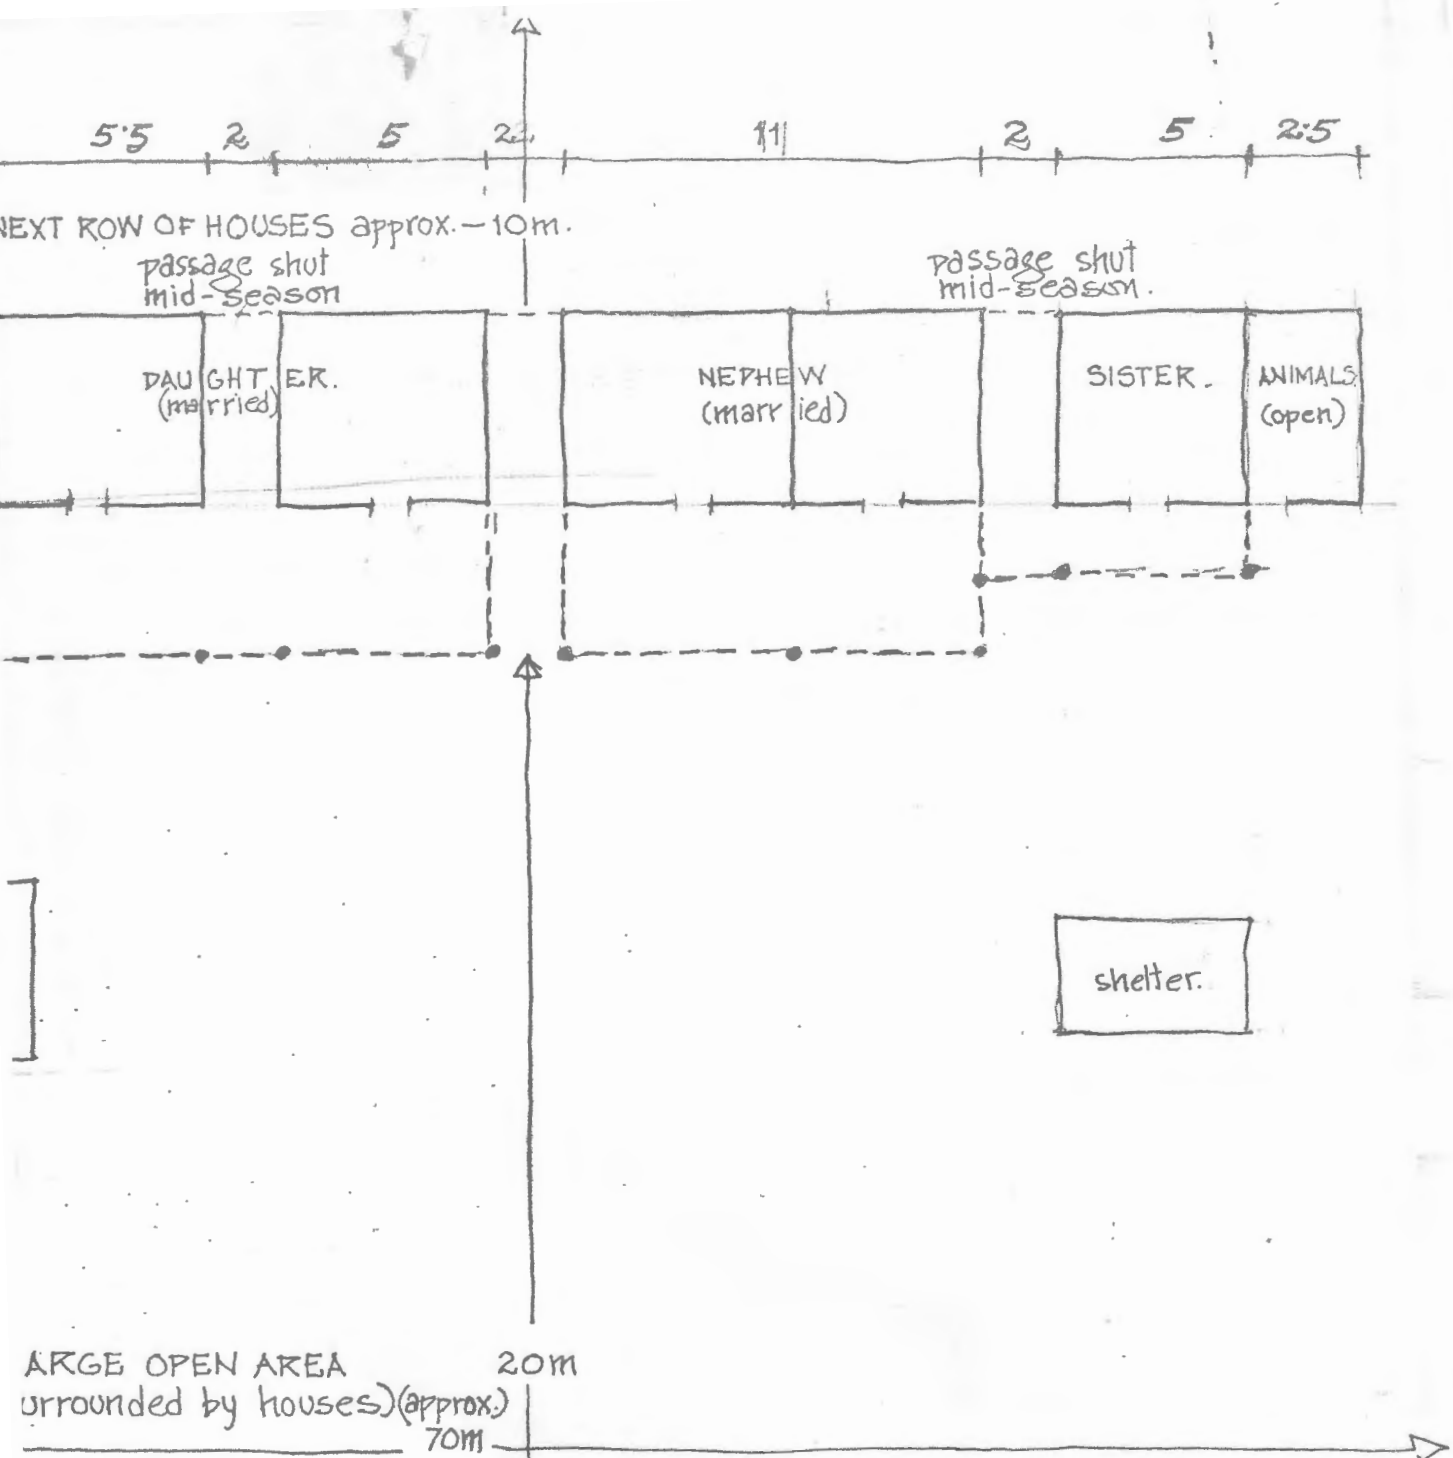

Dimensions in ft. on back

SUMMER
 HOUSE: of Haji Mohd. Jamal Khouri ben Darwiche.
 Village of MAGISSE: Sohar Area.
 1:200. barasti construction.