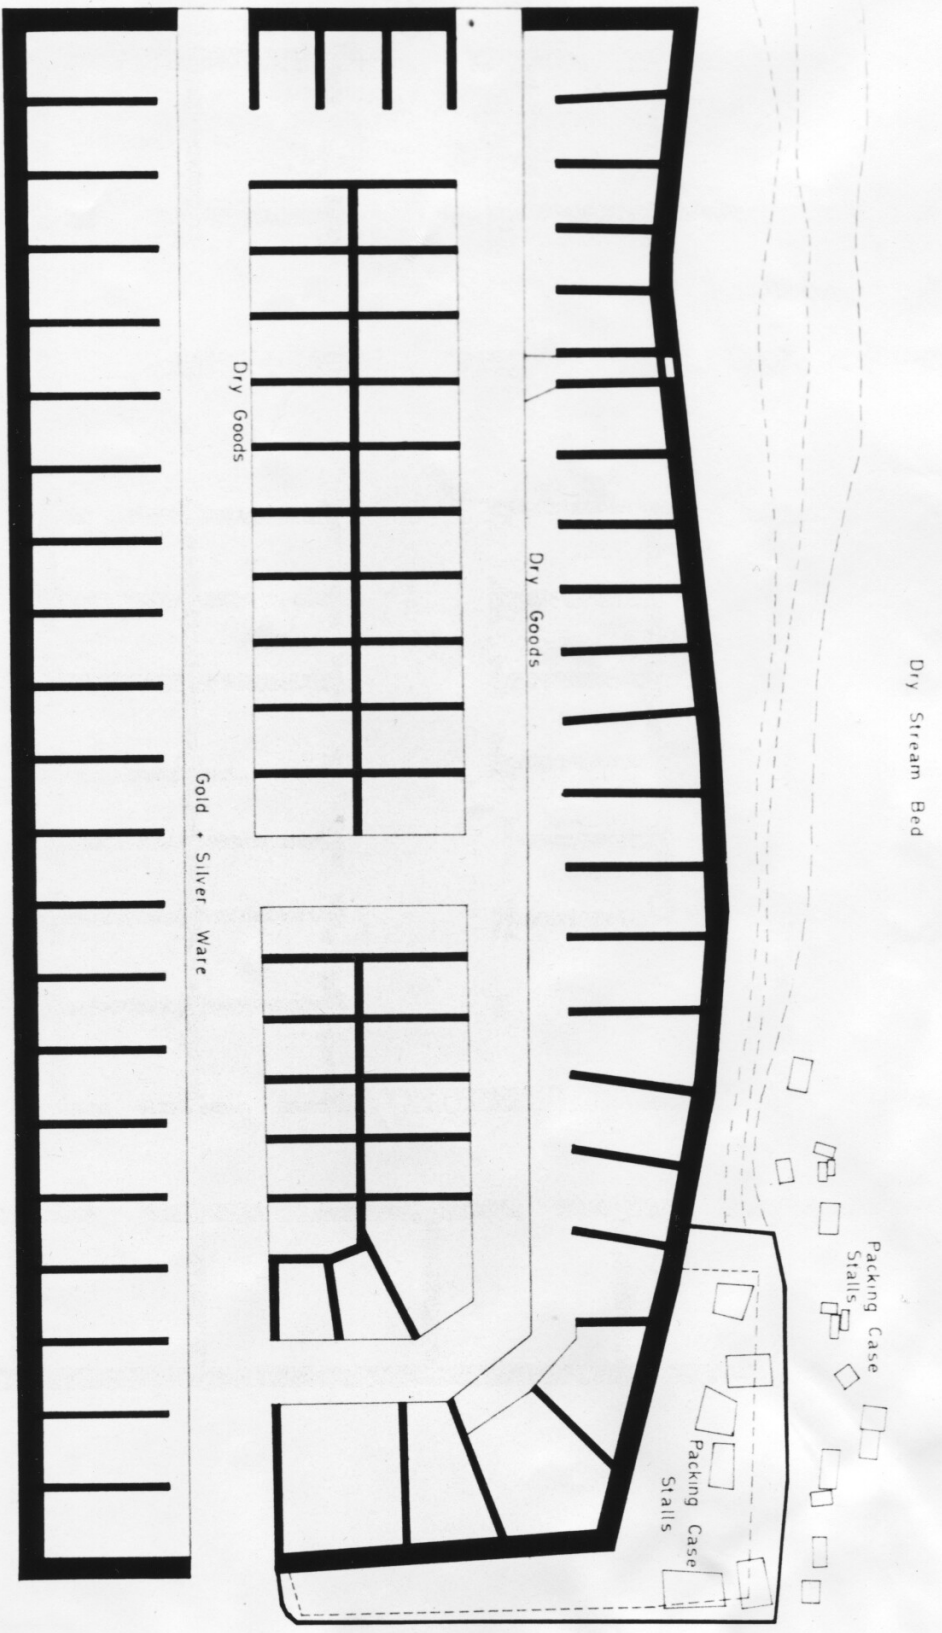

SUQ

FORT

NIZWA - OMAN
SETTLEMENT PATTERN
SUQ

ALLAN CAIN
JOHN NORTON

NIZWA - OMAN
SUD

MUD BRICK - EXISTING
 GOLD • SILVER WARE SUD

ALLAN CAIN
 JOHN NORTON

**NIZWA - OMAN
SUQ**

SITE MAP SHOWING
NEW DEVELOPMENT

ALLAN CAIN
JOHN NORTON

4

Work on 20/12

1:1000 METRES

NIZWA - OMAN
 SUO
 PROPOSED NEW
 MUD BRICK SUO

ALLAN CAIN
JOHN NORTON

5