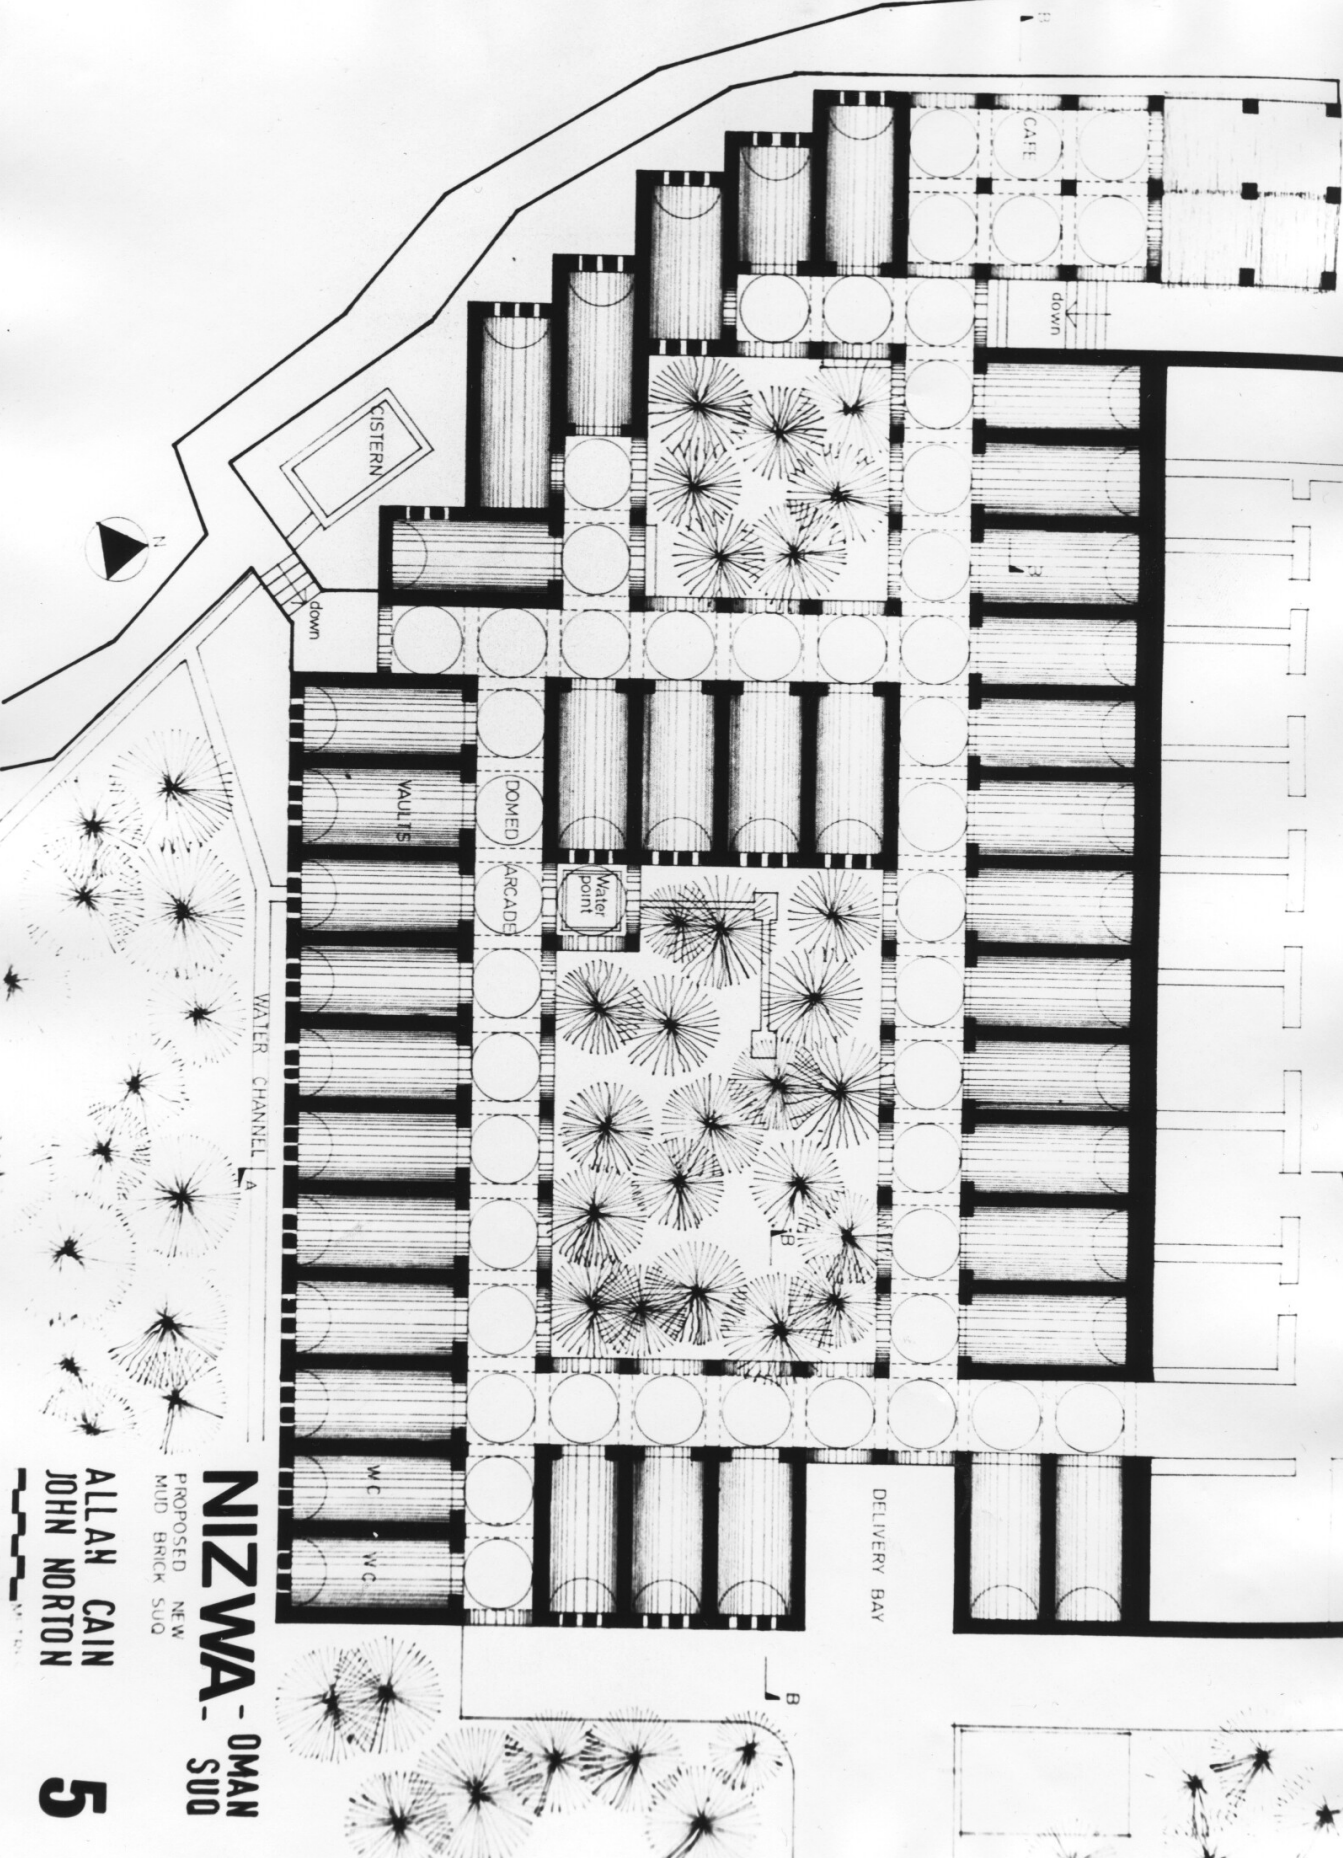

Water Point

Temporary Stalls

WC/WC

M.F.

Post Office

Date Garden

Water Channel

NIZWA - OMAN
SUD

SITE MAP SHOWING
NEW DEVELOPMENT

ALLAN CAIN
JOHN NORTON

4

Work on 20/12

1:1000 METRES

NIZWA - OMAN
 SUO
 PROPOSED NEW
 MUD BRICK SUO

ALLAN CAIN
JOHN NORTON

5